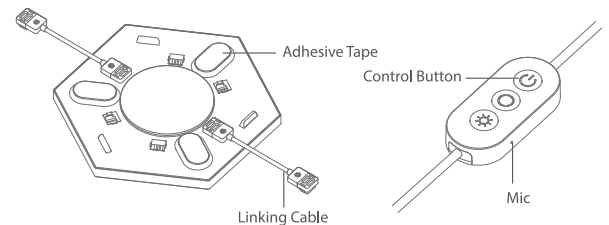

Caution:

- This product is ideally used on smooth surfaces (e.g. glass, wood, etc); not suitable for uneven, bumpy or wet surfaces (e.g. brick, stucco, etc).
- It is not recommended to install the product on the ceiling.
- Clean and ensure the surface is totally dry before sticking the product on.
- When installing the light panel, press its central point against the wall for more than **30s** in order to maximize the adhesion.
- If there is any dirt on the product's surface, please use the provided alcohol pad to clean it.

Introduction

Thank you for choosing Govee Glide Hexagon Light Panels Ultra! The light frames and surfaces of these three-dimensional light panels can be controlled separately or simultaneously, allowing you to create unlimited light combinations and enjoy a cool game lighting experience. The flexible design of the light panels creates a large space for your imagination. The appearance adopts the IML mold injection surface treatment method, creating an aesthetic you'll find in any e-sports arena and making the ideal decoration for your gaming room.

What You Get

No	Item	Image	Quantity
1	Light Panels		10
2	Linking Cables		10

3	Control Box		1
4	Adhesive Tapes		36
5	Connection Cable		1
6	Adapter		1
7	Quick Start Guide		1
8	User Manual		1

At a Glance

	Turn the lights on/off.
	Press to cycle through 9 colors.
	Press to enter Music mode. Press and hold to cycle through 6 brightness levels.